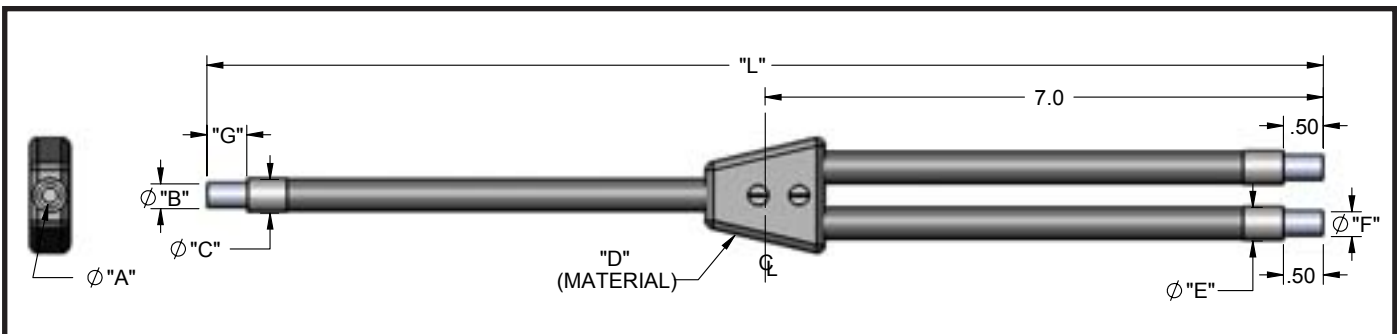

### BXIUV - Standard End Ferrule, Stainless Steel Sheathing, Rated for -40°F to 347°F

| Model      | Part #       | A                 | B                 | C                 | D                  | E                 | F                 | G                | L                                  |
|------------|--------------|-------------------|-------------------|-------------------|--------------------|-------------------|-------------------|------------------|------------------------------------|
| BXIUUV6120 | 002014006120 | .062"<br>(1.59mm) | .187"<br>(4.75mm) | .286"<br>(7.23mm) | .203"<br>(5.15 mm) | .286"<br>(7.23mm) | .187"<br>(4.75mm) | .50"<br>(12.7mm) | 24" (609.60 mm)<br>36" (914.40 mm) |
| BXIUUV824  | 002014008024 | .125"<br>(3.18mm) | .187"<br>(4.75mm) | .375"<br>(9.52mm) | .345"<br>(8.76mm)  | .375"<br>(9.52mm) | .187"<br>(4.75mm) | .50"<br>(12.7mm) | 24" (609.60 mm)                    |
| BXIUUV836  | 002014008036 |                   |                   |                   |                    |                   |                   |                  | 36" (914.40 mm)                    |
| BXIUUV860  | 002014008060 |                   |                   |                   |                    |                   |                   |                  | 60" (1524.0 mm)                    |
| BXIUUV884  | 002014008084 |                   |                   |                   |                    |                   |                   |                  | 84" (2133.6 mm)                    |
| BXIUUV424  | 002014004036 | .250"<br>(6.35mm) | .312"<br>(7.92mm) | .615"<br>(15.6mm) | .560"<br>(14.22mm) | .615"<br>(15.6mm) | .312"<br>(7.92mm) | .50"<br>(12.7mm) | 24" (609.60 mm)                    |
| BXIUUV436  | 002014004036 |                   |                   |                   |                    |                   |                   |                  | 36" (914.40 mm)                    |
| BXIUUV448  | 002014004048 |                   |                   |                   |                    |                   |                   |                  | 48" (1219.2 mm)                    |
| BXIUUV460  | 002014004060 |                   |                   |                   |                    |                   |                   |                  | 60" (1524.0 mm)                    |