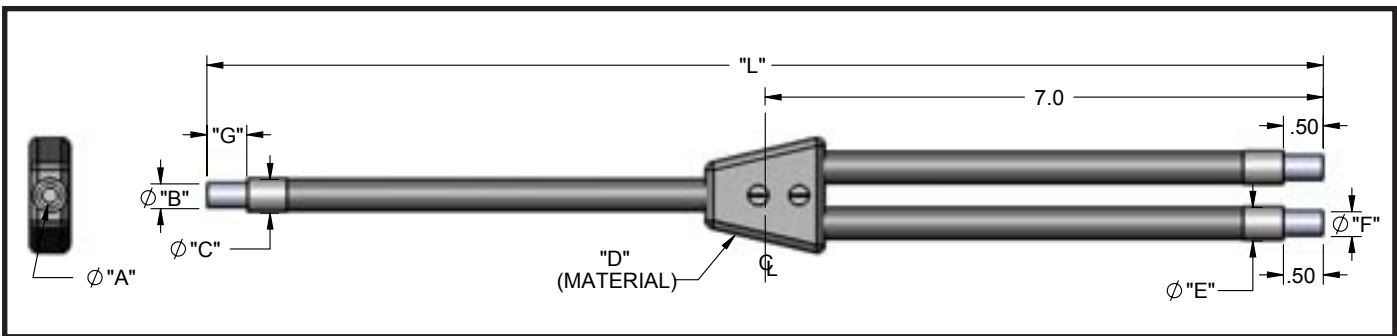

BXIUV - Standard End Ferrule, Stainless Steel Sheathing, Rated for -40°F to 347°F

| Model | Part # | A | B | C | D | E | F | G | L |
|-----------|--------------|-------------------|-------------------|-------------------|--------------------|-------------------|-------------------|------------------|------------------------------------|
| BXIUV6120 | 002014006120 | .062" (1.59mm) | .187" (4.75mm) | .286" (7.23mm) | .203" (5.15 mm) | .286" (7.23mm) | .187" (4.75mm) | .50" (12.7mm) | 24" (609.60 mm) 36" (914.40 mm) |
| BXIUV824 | 002014008024 | .125" (3.18mm) | .187" (4.75mm) | .375" (9.52mm) | .345" (8.76mm) | .375" (9.52mm) | .187" (4.75mm) | .50" (12.7mm) | 24" (609.60 mm) |
| BXIUV836 | 002014008036 | | | | | | | | 36" (914.40 mm) |
| BXIUV860 | 002014008060 | | | | | | | | 60" (1524.0 mm) |
| BXIUV884 | 002014008084 | | | | | | | | 84" (2133.6 mm) |
| BXIUV424 | 002014004036 | .250" (6.35mm) | .312" (7.92mm) | .615" (15.6mm) | .560" (14.22mm) | .615" (15.6mm) | .312" (7.92mm) | .50" (12.7mm) | 24" (609.60 mm) |
| BXIUV436 | 002014004036 | | | | | | | | 36" (914.40 mm) |
| BXIUV448 | 002014004048 | | | | | | | | 48" (1219.2 mm) |
| BXIUV460 | 002014004060 | | | | | | | | 60" (1524.0 mm) |