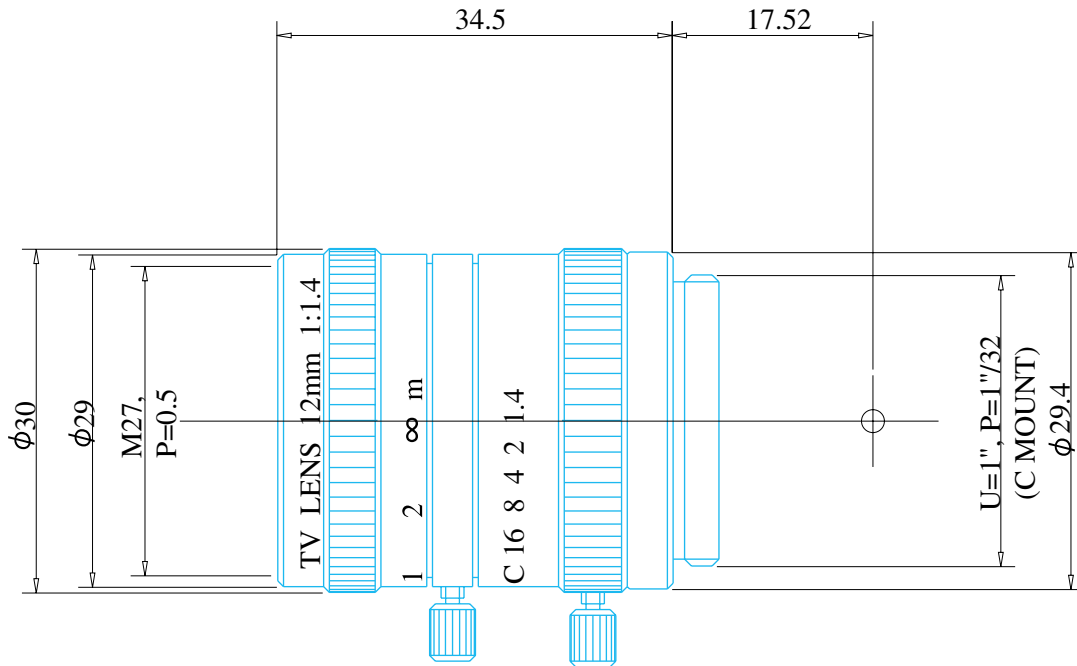

# Item No. GM21214MCN

| ITEM NO.                     |      | GM21214MCN               |
|------------------------------|------|--------------------------|
| Focal Length                 |      | 12.0 (mm)                |
| Iris Range                   |      | F1.4 - Close             |
| Angle of View<br>(H x V x D) | 1/2" | 28.58° x 21.56° x 35.49° |
|                              | 2/3" |                          |
| MOD                          |      | 0.3 (m)                  |
| Filter Thread                |      | M=27.0, P=0.5            |
| Dimension (D x L)            |      | $\phi 30$ x 34.5 (mm)    |
| Weight                       |      | 56 (g)                   |