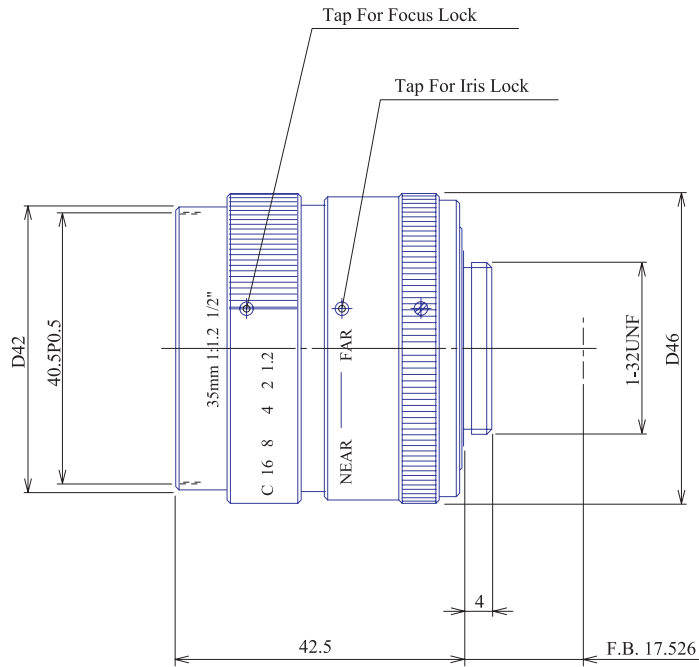

Manual Lenses

Item No. GM23512MCN

ITEM NO.		GM23512MCN
Focal Length		35.0 (mm)
Iris Range		F1.2 - Close
Angle of View (H x V x D)	1/2"	10.4° x 7.8° x 12.1°
MOD		1.0 (m)
Filter Thread		M40.5, P=0.5
Dimension (D x L)		φ46 x 43.0 (mm)
Weight		150 (g)