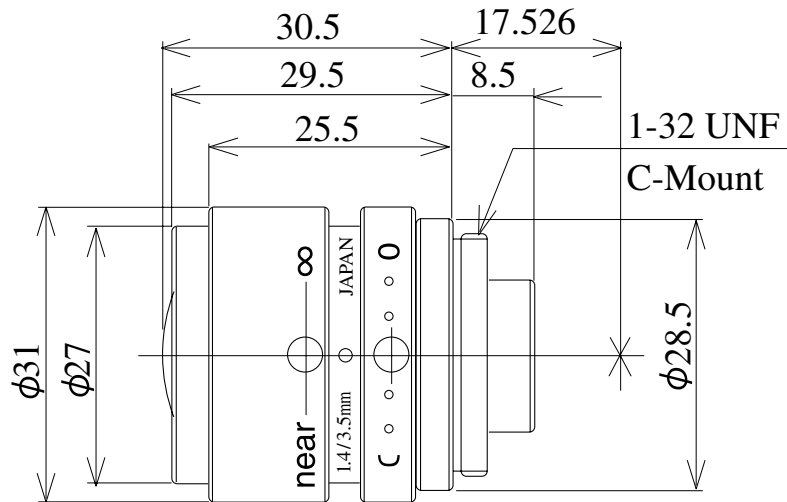

Manual Lenses

Item No. GM23514MCN

ITEM NO.		GM23514MCN
Focal Length		3.5 (mm)
Iris Range		F1.4 - Close
Angle of View (H x V x D)	1/2"	103.6° x 76.00° x 132.1°
MOD		0.2 (m)
Filter Thread		
Dimention (D x L)		$\phi 31$ x 30.5 (mm)
Weight		73 (g)