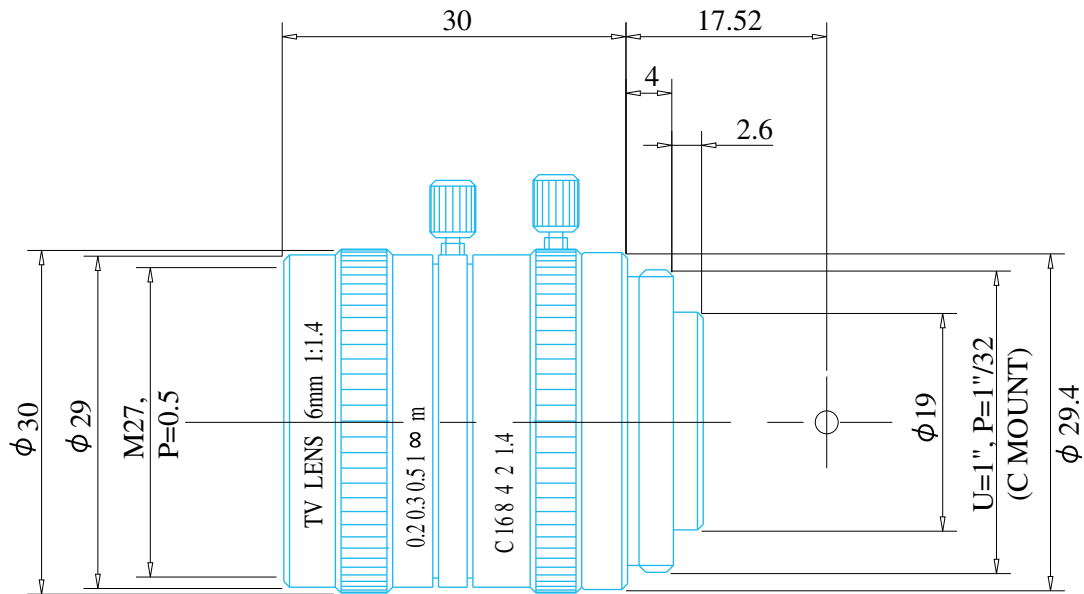

# Item No. GM26014MCN

ITEM NO.		GM26014MCN
Focal Length		6.0 (mm)
Iris Range		F1.4 - Close
Angle of View (H x V x D)	1/2"	54.35° x 42.19° x 65.39°
	2/3"	
MOD		0.2 (m)
Filter Thread		M=27.0, P=0.5
Dimension (D x L)		$\phi 30 \times 30.0$ (mm)
Weight		57 (g)