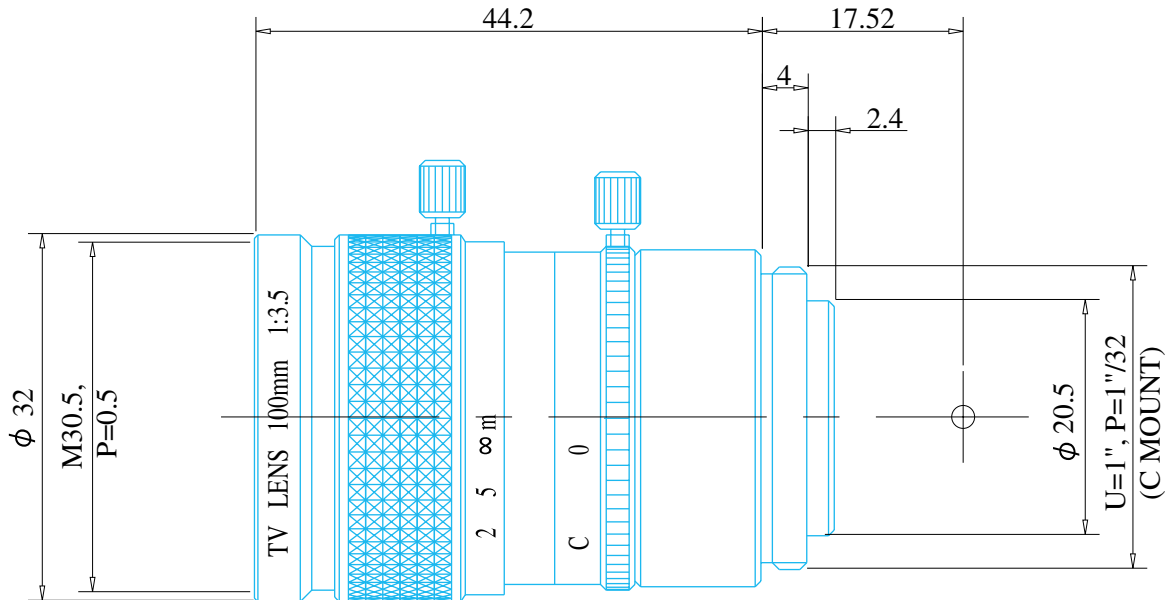

Manual Lenses

Item No. GM310035MCN

ITEM NO.		GM310035MCN
Focal Length		100.0 (mm)
Iris Range		F3.5 - Close
Angle of View (H x V x D)	1/2"	3.47° x 2.51° x 4.42°
	2/3"	5.90° x 3.54° x 6.21°
MOD		1.0 (m)
Filter Thread		M=30.5, P=0.5
Dimention (D x L)		φ32 x 44.2 (mm)
Weight		59 (g)