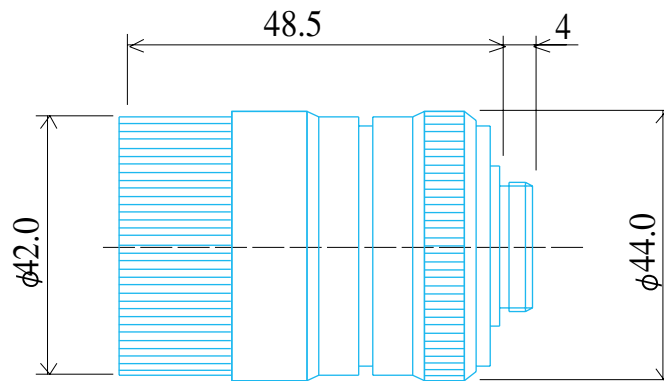

1Inch Format Lenses

Item No. GM45018MC

ITEM NO.		GM45018MC
Focal Length		50.0 (mm)
Iris Range		F1.8 - Close
Angle of View (H x V x D)	1"	14.8° x 11.1° x 18.6°
MOD		1.0 (m)
Filter Thread		M=40.5, P=0.5
Dimension (D x L)		φ44 x 48.5 (mm)
Weight		145 (g)