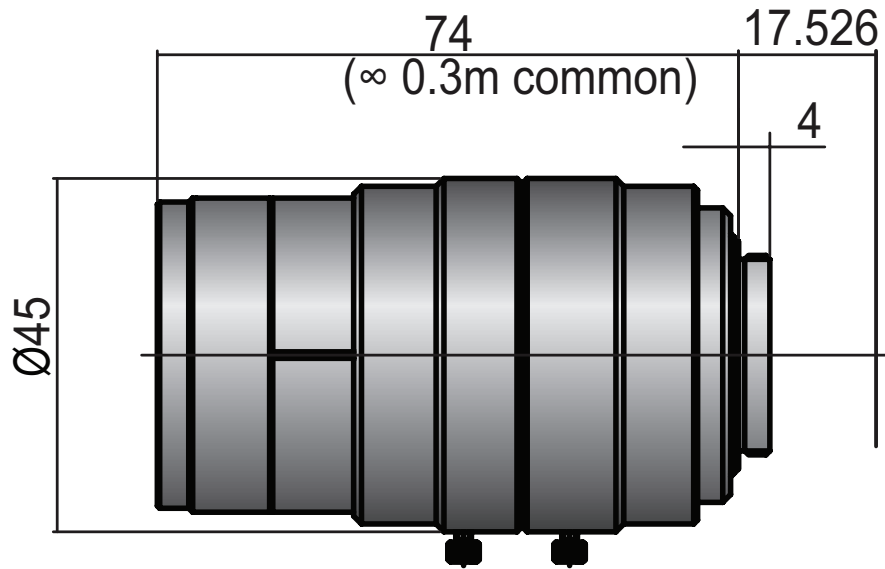

1.5 MP 4/3" Fixed-Focal

GMHR65020MCN

+31 (0)413 26 00 67

Part No.	GMHR65020MCN
Focal Length	50mm
Iris Range	f/2-22
Lens Format	4/3"
Resolution	120 lp/mm
MOD	300mm
Mount	C
Filter Thread	M37.5 x P0.75
Angle of View (HxVxD) 4/3"	20.6° x 15.7° x 25.4°
Weight	220g
Dimension (DxL)	Ø45 x 74