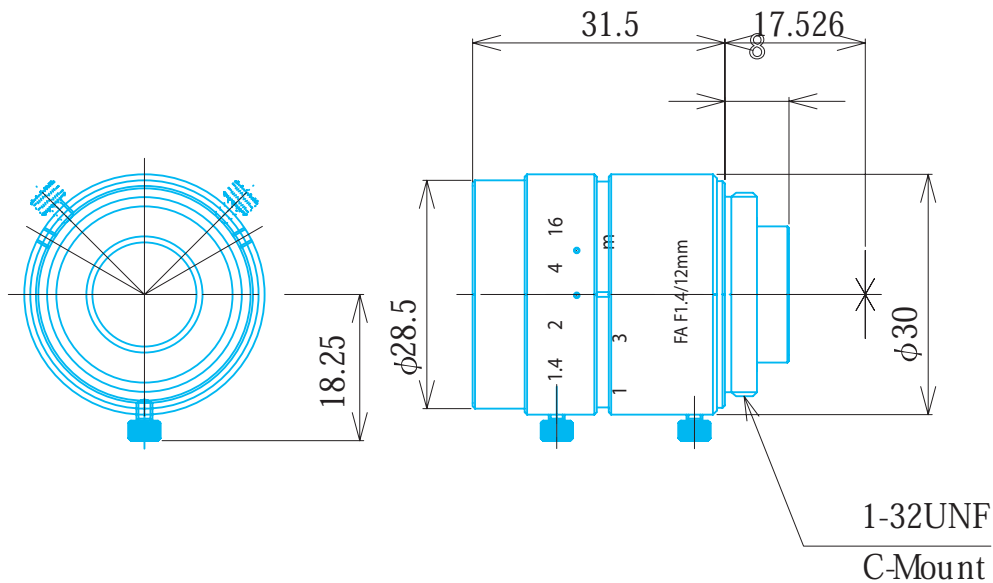

# Item No. GMN31214MCN-1

ITEM NO.		GMN31214MCN-1	
Focal Length		12	(mm)
Iris Range		F1.4 - 16	
Angle of View ( Hx V x D )	1/2"	30.7° x 23.0° x 38.5°	
	2/3"	42.5° x 31.7° x 53.7°	
MOD		0.1	( m )
Filter Thread		M=27 , P=0.5	
Dimention ( D x L )		φ 30.0 x 31.5	(mm)
Weight		55	( g )