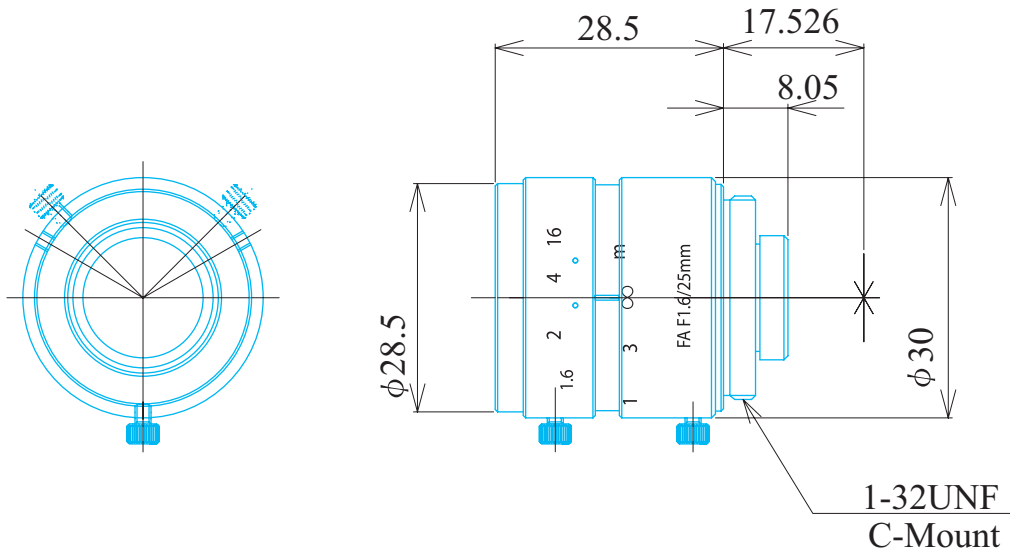

Manual Lenses

Item No. GMN32516MCN-1

ITEM NO.		GMN32516MCN-1	
Focal Length		25	(mm)
Iris Range		F1.6 - 16	
Angle of View (H x V x D)	1/2"	15.3° x 11.4° x 19.1°	
	2/3"	21.0° x 16.7° x 26.3°	
MOD		0.2	(m)
Filter Thread		M=27 , P=0.5	
Dimention (D x L)		φ 30.0 x 28.5	(mm)
Weight		50	(g)