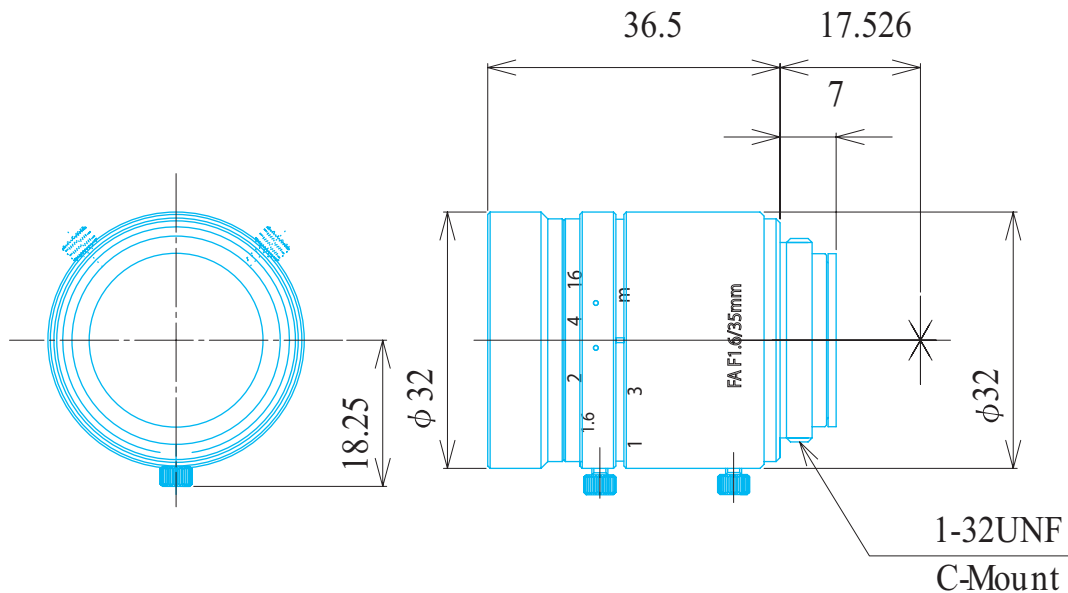

Manual Lenses

Item No. GMN33516MCN-1

ITEM NO.		GMN33516MCN-1	
Focal Length		35	(mm)
Iris Range		F1.6 - 16	
Angle of View (H x V x D)	1/2"	10.5° x 7.9° x 13.1°	
	2/3"	14.4° x 10.8° x 17.9°	
MOD		0.35	(m)
Filter Thread		M=30.5 , P=0.5	
Dimention (D x L)		φ 32.0 x 36.5	(mm)
Weight		75	(g)