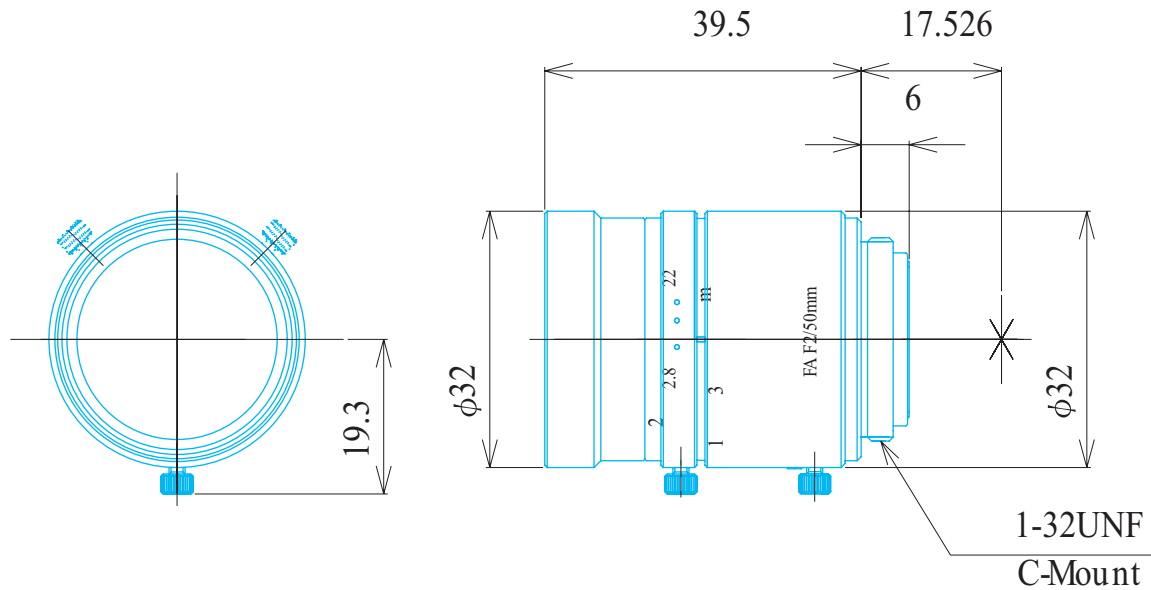

Manual Lenses

Item No. GMN35020MCN-1

ITEM NO.		GMN35020MCN-1
Focal Length		50 (mm)
Iris Range		F2.0 - 16
Angle of View (H x V x D)	1/2"	7.3° x 5.5° x 9.2°
	2/3"	10.1° x 7.5° x 12.5°
MOD		0.5 (m)
Filter Thread		M=30.5 , P=0.5
Dimention (D x L)		φ 32.0 x 40 (mm)
Weight		75 (g)