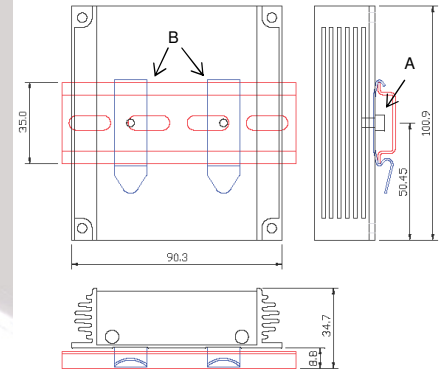

### Pack Contents

Description	Drawing Ref	Quantity
Mounting Bracket	B	2
M4x6mm Socket screw	A	2

### Dimensional Information

The illustration here shows a PP520 mounted on a standard 'top hat' (35mm x 7.5mm) symmetric DIN rail.

### Installation

- Each metal mounting bracket 'B' is fixed to the unit using an M4x6mm socket cap screw 'A', as shown

### Dimensional Information

The illustration here shows a CC320 mounted on a standard 'top hat' (35mm x 7.5mm) symmetric DIN rail.