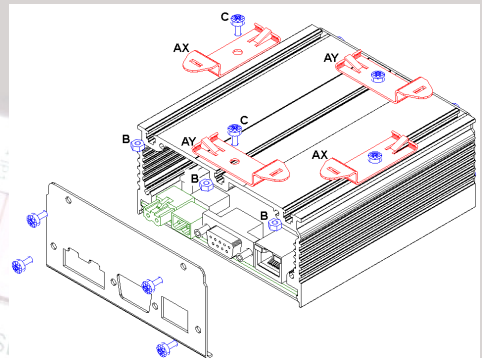

### Installation

- Each plastic mounting bracket 'B' is fixed to the unit using an M3x5mm countersunk screw 'A', as shown

## PP706 – DIN Rail Mounting Kit for RT Range Controllers

### Pack Contents

Description	Drawing Ref	Quantity
Mounting Clip	A	2
M3 Nut	B	2
M3x6mm screw	C	2

- Select the orientation required, a pair of metal clips is used for each (AX or AY).
- Slide nuts (B) into the appropriate slots by means of the cut-outs in one of the end panels.
- Screws (C) are passed through mounting clips (A) and into slot nuts (B).
- Position the loose assemblies as required and tighten the screws.
- Each mounting bracket 'A' is fixed to the unit using an M3x6mm countersunk screw 'A', as shown