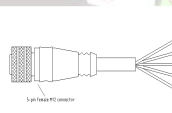

PP716 Adapter cable

5 pin M12 female, Gardasoft controller to lighting (75mm)

Trinity Court, Swavesey
Cambridge, CB24 4UQ, UK
Tel: +44 1954 234970
Fax: +44 1954 231567
Web: www.gardasoft.com

© 2013 Gardasoft Vision Ltd
All trademarks acknowledged.