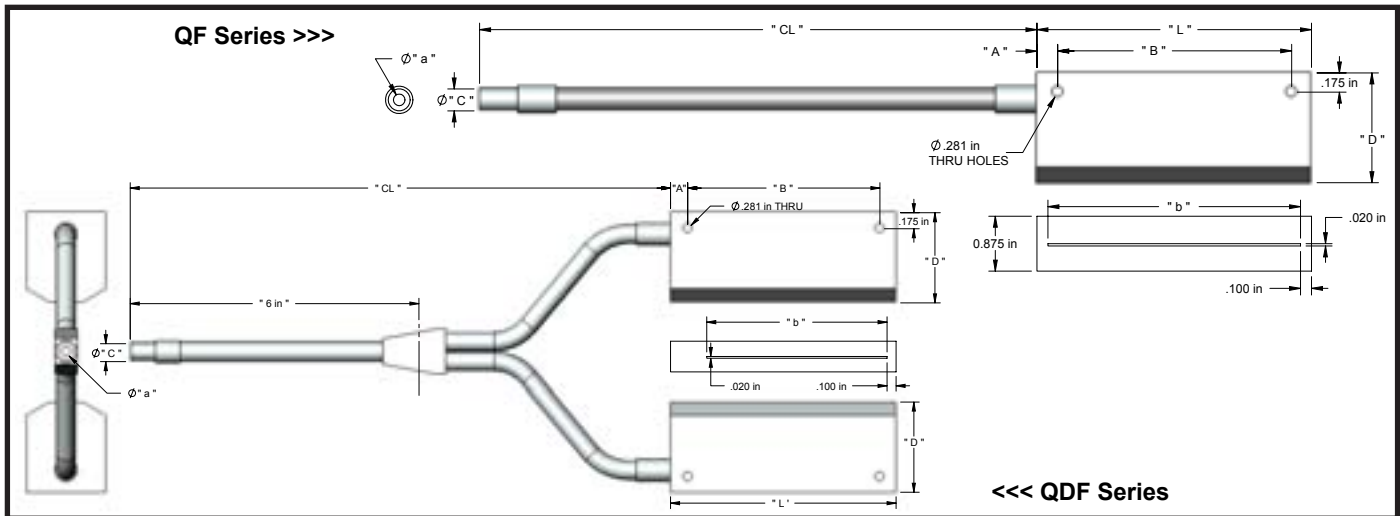

## Glass Fiber Optic Line Lights - Borosilicate core/Borosilicate clad

Spectral Curve	Specifications
	Individual Fiber Diameter
	Acceptance Cone
	Numerical Aperture
	Fiber Material
	Temperature capabilities
	Spectral Transmittance
	Minimum Bend Radius
	Maximum Breakage
	Housing Material

### QF- Standard End Ferrule, PVC Sheathing, Rated for -40°F to 221°F

Model	Part #	a	b	c	L	D	CL
QF5536	700004840036	.550" (13.97mm)	12.00" (304.8mm)	.995" (25.3mm)	14.31" (363.5mm)	2.687" (68.25mm)	36" (914.40 mm) 48"
QF5548	700004840048						(1219.2 mm) 72"
QF5572	700004840072						(1828.8 mm)
QF7836	700004060036	.760" (19.30mm)	24.00" (609.6mm)	.995" (25.3mm)	26.31" (668.3mm)	2.687" (68.25mm)	36" (914.40 mm) 48"
QF7848	700004060048						(1219.2 mm) 144"
QF78144	700004060144						(3657 mm)

### QF- Standard End Ferrule, PVC Sheathing, Rated for -40°F to 221°F

Model	Part #	a	b	c	L	D	CL
QF9648	700004910048	.679" (17.25mm)	36.00" (914.40mm)	.995" (25.3mm)	38.31" (973.1mm)	2.687" (68.25mm)	48" (1219.2 mm)
QF11048	700001470048	.778" (19.76mm)	48.00 (1219.2mm)	.995" (25.3mm)	50.3" (1277.6mm)	2.687" (68.25mm)	48" (1219.2 mm)
QF11072	700001470072						72" (1828.8 mm)
QF110120	700001470120						120" (3048.0mm)