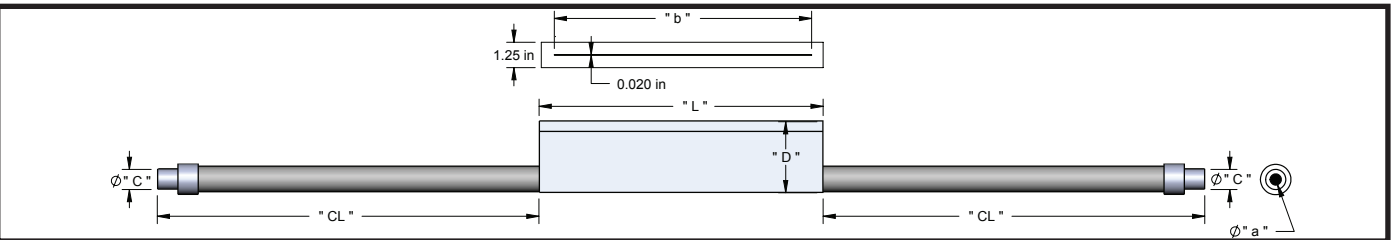

## Glass Fiber Optic Line Lights - Borosilicate core/Borosilicate clad

Spectral Curve	Specifications
	Individual Fiber Diameter
	Acceptance Cone
	Numerical Aperture
	Fiber Material
	Temperature capabilities
	Spectral Transmittance
	Minimum Bend Radius
	Maximum Breakage
	Housing Material

### QF- Standard End Ferrule, PVC Sheathing, Rated for -40°F to 221°F

Model	Part #	a	b	c	L	D	CL
QF5536	700004840036	.550" (13.97mm)	12.00" (304.8mm)	.995" (25.3mm)	14.31" (363.5mm)	2.687" (68.25mm)	36" (914.40 mm) 48"
QF5548	700004840048						(1219.2 mm) 72"
QF5572	700004840072						(1828.8 mm)
QF7836	700004060036	.760" (19.30mm)	24.00" (609.6mm)	.995" (25.3mm)	26.31" (668.3mm)	2.687" (68.25mm)	36" (914.40 mm) 48"
QF7848	700004060048						(1219.2 mm) 144"
QF78144	700004060144						(3657 mm)

### QF- Standard End Ferrule, PVC Sheathing, Rated for -40°F to 221°F

Model	Part #	a	b	c	L	D	CL
QF9648	700004910048	.679" (17.25mm)	36.00" (914.40mm)	.995" (25.3mm)	38.31" (973.1mm)	2.687" (68.25mm)	48" (1219.2 mm)
QF11048	700001470048	.778" (19.76mm)	48.00 (1219.2mm)	.995" (25.3mm)	50.3" (1277.6mm)	2.687" (68.25mm)	48" (1219.2 mm)
QF11072	700001470072						72" (1828.8 mm)
QF110120	700001470120						120" (3048.0mm)