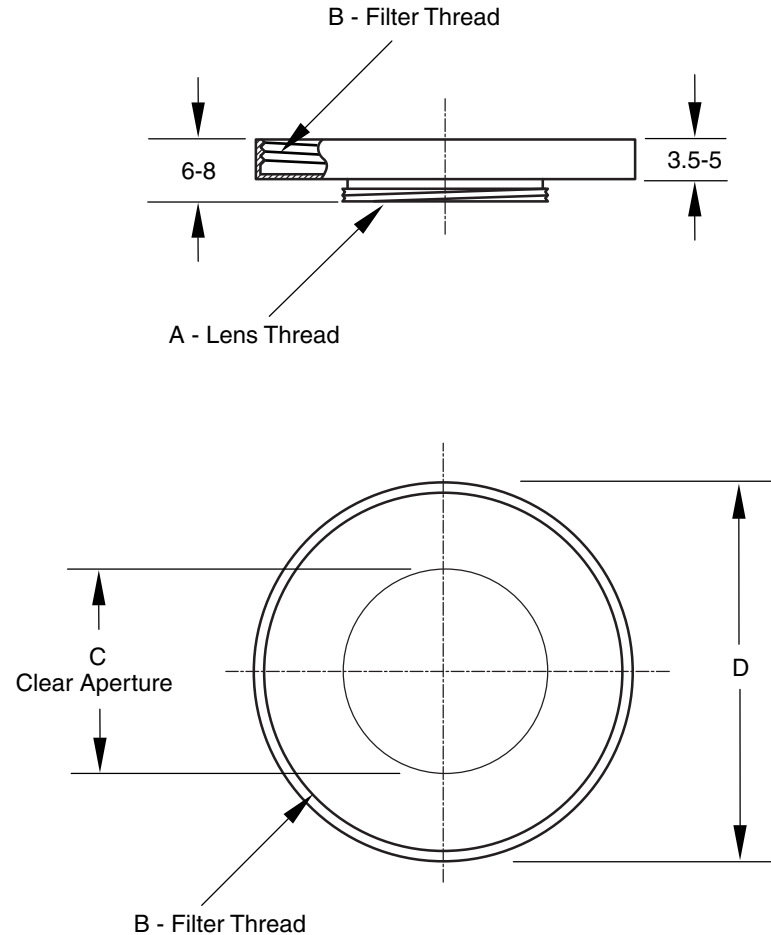

NOTES: 1. Material is silver or black anodized aluminum.  
2. Not to scale. Dimensions in mm  $\pm 0.3$ mm.

Step-up #	A LENS THREAD	B FILTER THREAD	C CLEAR APERTURE	D OUTER DIAMETER
SU25.5-27	M25.5 x P0.5	M27 x P0.5	21	28.5
SU25.5-30.5	M25.5 x P0.5	M30.5 x P0.5	22.5	32
SU25.5-46	M25.5 x P0.5	M46 x P0.75	22.5	48
SU27-30.5	M27 x P0.5	M30.5 x P0.5	23	32
SU27-37	M27 x P0.5	M37 x P0.75	24	39
SU27-40.5	M27 x P0.5	M40.5 x P0.5	24.5	42
SU27-46	M27 x P0.5	M46 x P0.75	24	48
SU28-37	M28 x P0.75	M37 x P0.75	25.8	39
SU30.5-34	M30.5 x P0.5	M34 x P0.5	27.5	36
SU30.5-46	M30.5 x P0.5	M46 x P0.75	27.5	48
SU34-46	M34 x P0.5	M46 x P0.75	31	48
SU35.5-37	M35.5 x P0.5	M37 x P0.75	32.5	39
SU37-46	M37 x P0.75	M46 x P0.75	33.2	48.5
SU37-49	M37 x P0.75	M49 x P0.75	33.2	31.5
SU37.5-46	M37.5 x P0.5	M46 x P0.75	34.5	48
SU39-46	M39 x P0.5	M46 x P0.75	36.5	48
SU39.5-43.5	M39.5 x P0.5	M43.5 x P0.75	37	46
SU40.5-46	M40.5 x P0.5	M46 x P0.75	37.5	48
SU43-46	M43 x P0.75	M46 x P0.75	40	48
SU46-49	M46 x P0.75	M49 x P0.75	43.5	51
SU46-52	M46 x P0.75	M52 x P0.75	43.5	55
SU46-55	M46 x P0.75	M55 x P0.75	43.5	57
SU46-58	M46 x P0.75	M58 x P0.75	43.5	60
SU49-52	M49 x P0.75	M52 x P0.75	46	54
SU49-58	M49 x P0.75	M58 x P0.75	46	60
SU52-58	M52 x P0.75	M58 x P0.75	49	60
SU52-67	M52 x P0.75	M67 x P0.75	49	70
SU55-58	M55 x P0.75	M58 x P0.75	52	60
SU55-62	M55 x P0.75	M62 x P0.75	51	64
SU58-62	M58 x P0.75	M62 x P0.75	55	64
SU62-67	M62 x P0.75	M67 x P0.75	60	70
SU62-72	M62 x P0.75	M72 x P0.75	59	74.5
SU62-77	M62 x P0.75	M77 x P0.75	57	79
SU62-82	M62 x P0.75	M82 x P0.75	59	84
SU77-95	M77 x P0.75	M95 x P1	74	98
SU77-105	M77 x P0.75	M105 x P1	74	108

(Example: SU25.5-46 for

46mm filter to a M25.5 x P0.5 lens)

October 22, 2010