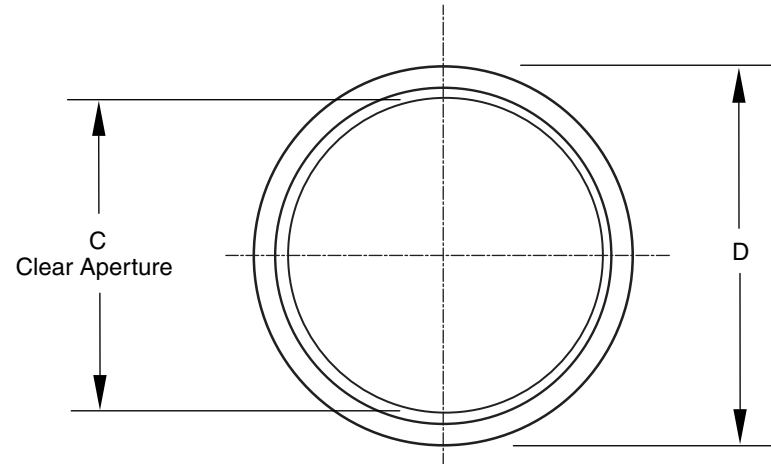

NOTES: 1. Material is silver or black anodized aluminum.
2. Not to scale. Dimensions in mm ± 0.3 mm.

Step-up #	A LENS THREAD	B FILTER THREAD	C CLEAR APERTURE	D OUTER DIAMETER
SD27-25.5	M27 x P0.5	M25.5 x P0.5	22.5	29.5
SD30.5-27	M30.5 x P0.5	M27 x P0.5	26.3	33.4
SD34-30.5	M34 x P0.5	M30.5 x P0.5	30	36
SD46-40.5	M46 x P0.75	M40.5 x P0.5	39.7	49.8
SD48-40.5	M48 x P0.75	M40.5 x P0.5	40	49.8
SD49-46	M49 x P0.75	M46 x P0.75	45.3	51
SD52-46	M52 x P0.75	M46 x P0.75	45.3	54
SD52-49	M52 x P0.75	M49 x P0.75	48.3	54
SD55-46	M55 x P0.75	M46 x P0.75	45.3	57
SD55-49	M55 x P0.75	M49 x P0.75	48.3	57.4
SD55-52	M55 x P0.75	M52 x P0.75	51.2	56.8
SD58-46	M58 x P0.75	M46 x P0.75	45.3	60
SD58-52	M58 x P0.75	M52 x P0.75	51.2	60
SD58-55	M58 x P0.75	M55 x P0.75	54.3	60
SD62-46	M62 x P0.75	M46 x P0.75	45	64
SD62-52	M62 x P0.75	M52 x P0.75	51.2	64
SD62-55	M62 x P0.75	M55 x P0.75	54.3	64
SD62-58	M62 x P0.75	M58 x P0.75	57.3	64
SD67-46	M67 x P0.75	M46 x P0.75	45	70
SD67-55	M67 x P0.75	M55 x P0.75	54.3	68.7
SD67-62	M67 x P0.75	M62 x P0.75	61	70
SD72-46	M72 x P0.75	M46 x P0.75	45	74.5
SD72-55	M72 x P0.75	M55 x P0.75	54.3	75
SD72-62	M72 x P0.75	M62 x P0.75	61.3	75