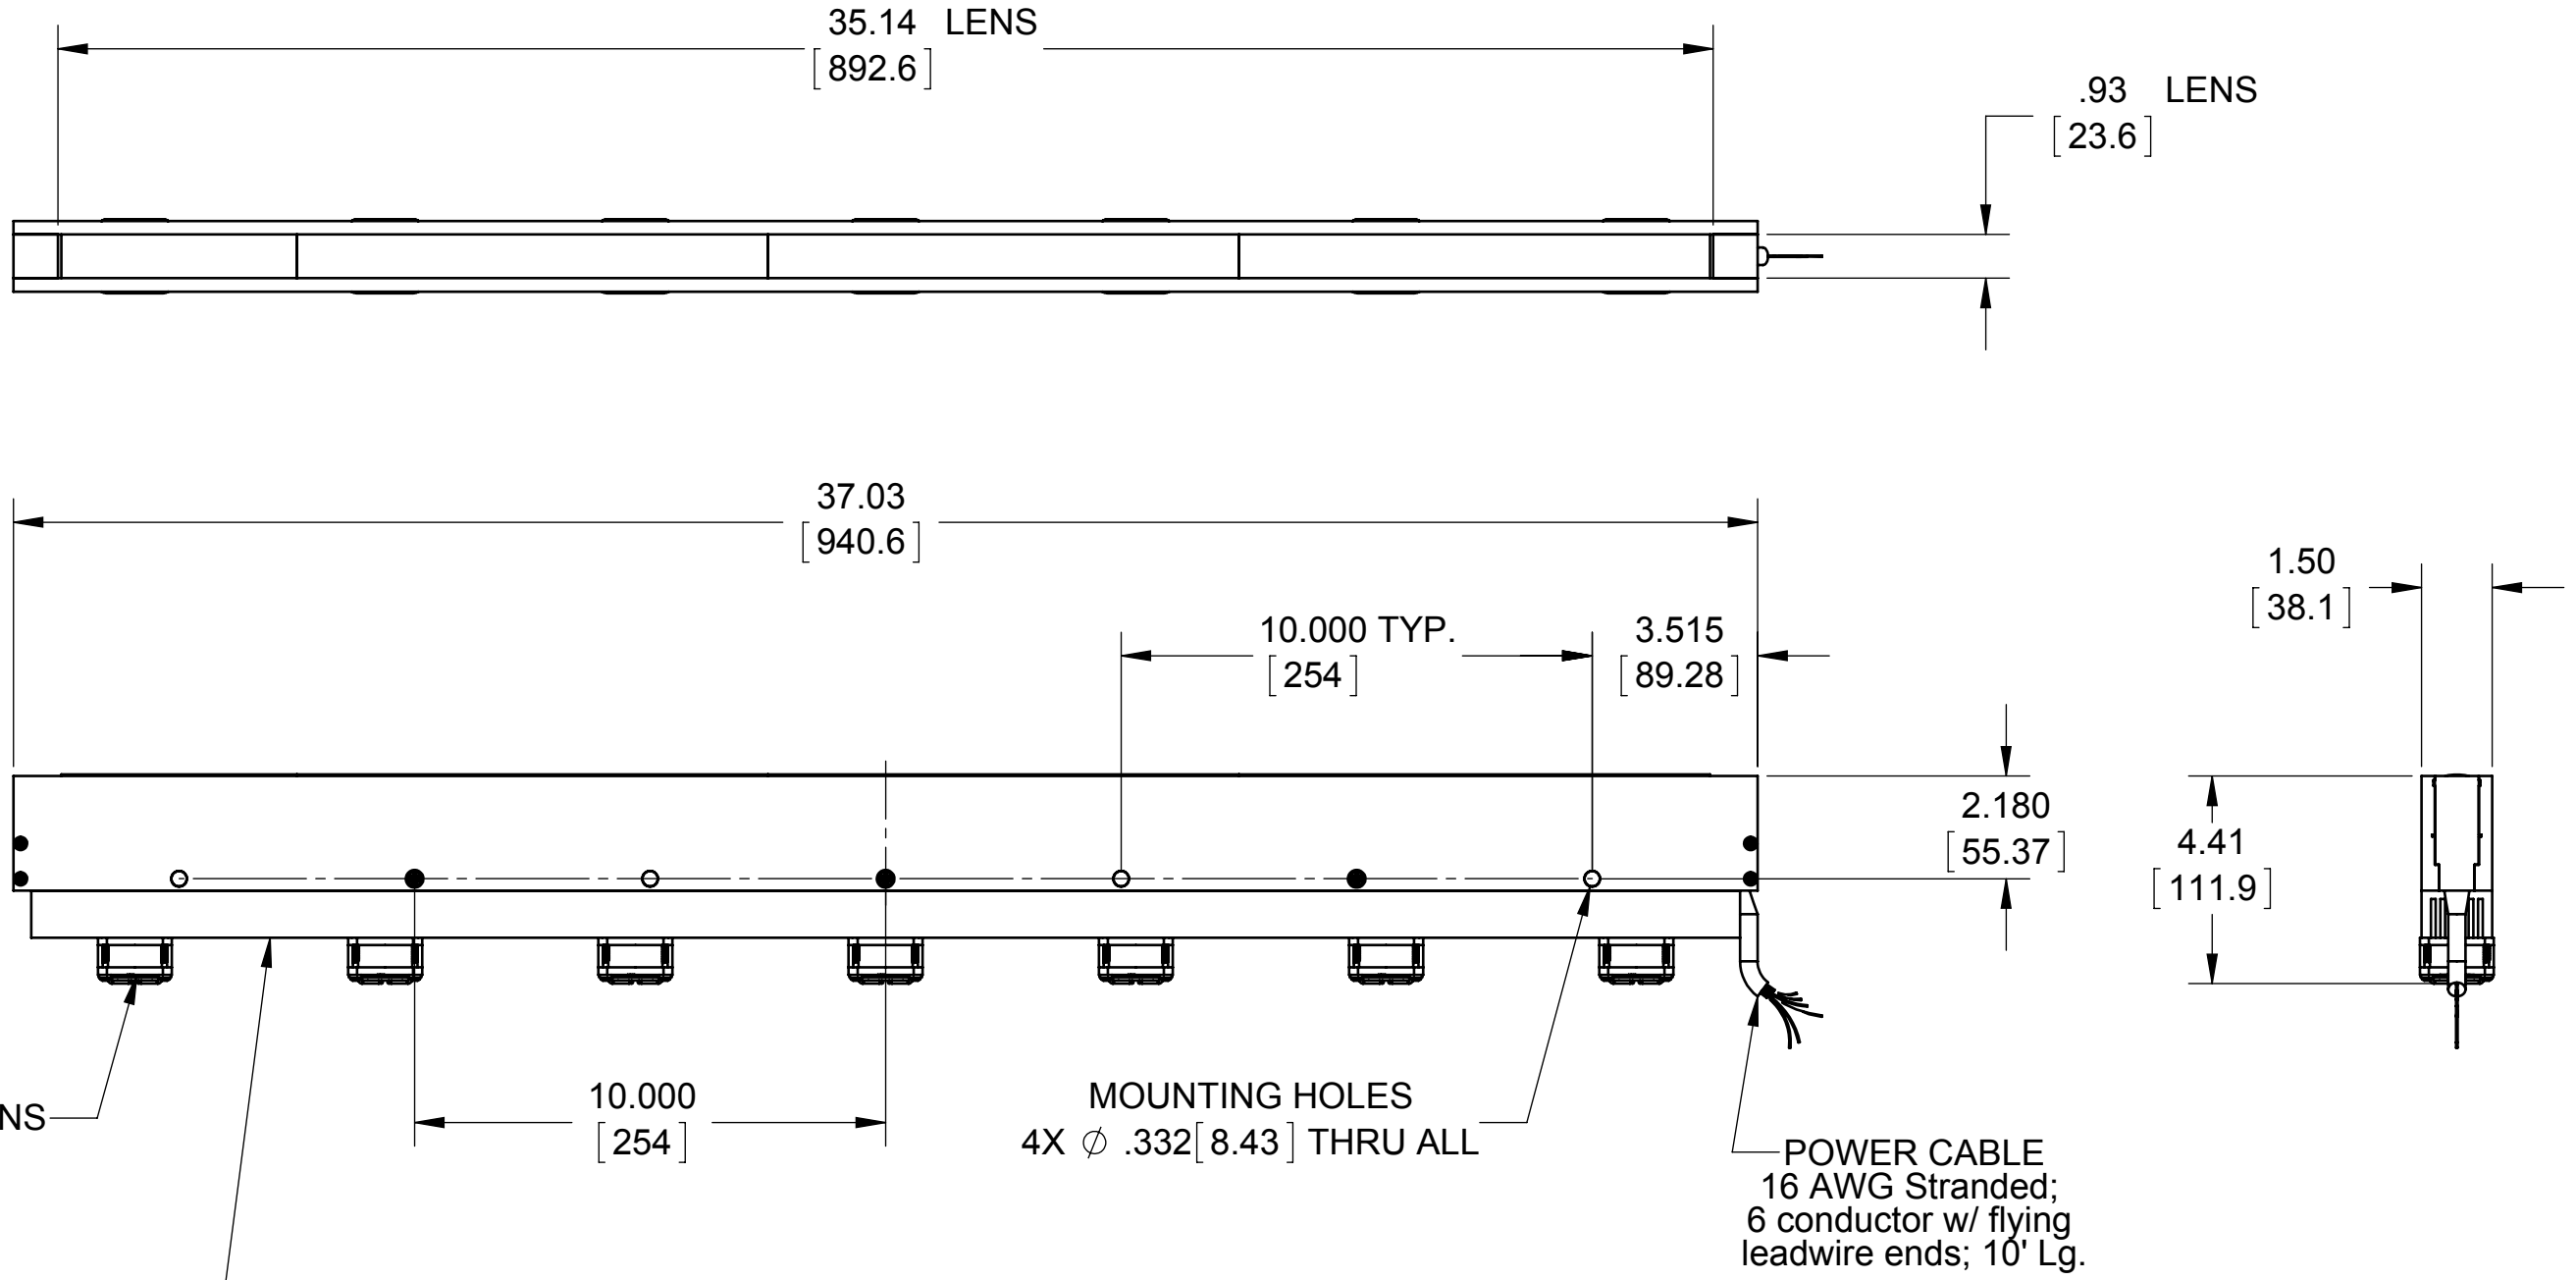

REVISIONS			
REV.	DESCRIPTION	DATE	APPROVED

(7) COOLING FANS

HEAT SINK

MOUNTING HOLES  
4X Ø .332 [8.43] THRU ALL

POWER CABLE  
16 AWG Stranded;  
6 conductor w/ flying  
leadwire ends; 10' Lg.

Metaphase Technologies, Inc.. 211 Sinclair Rd., Suite 100, Bristol, PA 215-639-8699 Fax 215-639-0977

QUANTITY: Per order

MATERIAL: Per BOM

FINISH: Black Anodize

TREATMENT: N/A

TOLERANCE/FINISH UNLESS OTHERWISE SPECIFIED				
	INCHES[MM]			125V RMS [RA3.2um]
X	.X	.XX	.XXX	ANGLES±1°
[±.76]	±.030 [+.25]	±.010 [+.13]	±.005	

H#9  
Top Assembly- 35" Col. Line Light

I G98'CB  
Per customer

G#9 <b>6</b>	8F5K-B; 'BI A 69F <b>MB-CLL806-1</b>	F9J <b>A</b>
-----------------	---	-----------------

SCALE 1:8 SHEET 1 OF 2